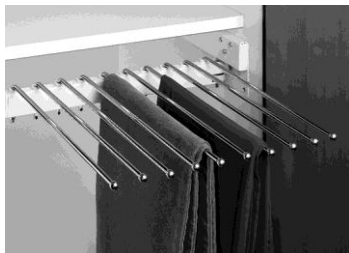

Trousers Extensions

3 armed complete with glide and spacer.
Dimensions: 222 x 455 x 72 mm (WxDxH)
Finish: steel: chrome-plated, polished