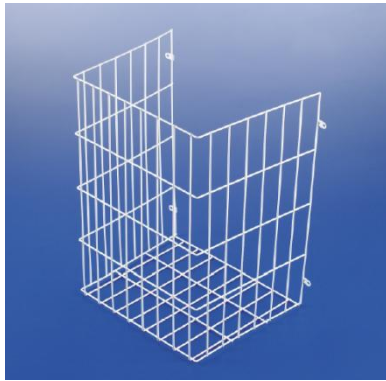

### **Sleeve Board**

For built-in ironing centre.

Dimensions: width x depth x height

127 mm x 57 mm

5" x 2 1/4"

**Ironing Board Surface Mounted**

Economical wall mounted ironing centre.

Dimensions: width x depth x height

**Iron Holder Chrome**

Chrome wire iron holder.

Dimensions: width x depth x height

229 mm x 140 mm x 216 mm

9" x 5 1/2" x 8 1/2"

Finish: chrome

### **Iron Holder Chrome**

Chrome wire iron holder.  
Dimensions: width x depth x height  
229 mm x 140 mm x 216 mm  
9" x 5 1/2" x 8 1/2"  
Finish: chrome