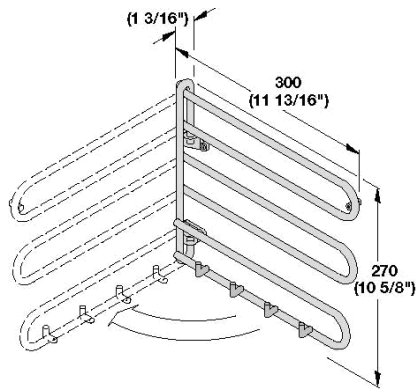

Tie and Belt Holder

Pivot-able for screw-mounting
90° pivoting range
Holders are offset
Finish: steel, chrome-plated
Mounts: zinc die cast, chrome-plated