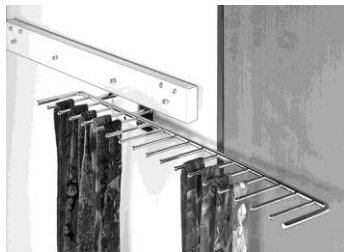

Tie Pull Out

For 17 ties to be used on the left or right
Width: 130 mm (5 1/8")
Depth: 540 mm (21 1/4")
Height: 90 mm (3 9/16")
Finish: steel: chrome-plated, polished
Guide-cover: steel plastic-coated, white